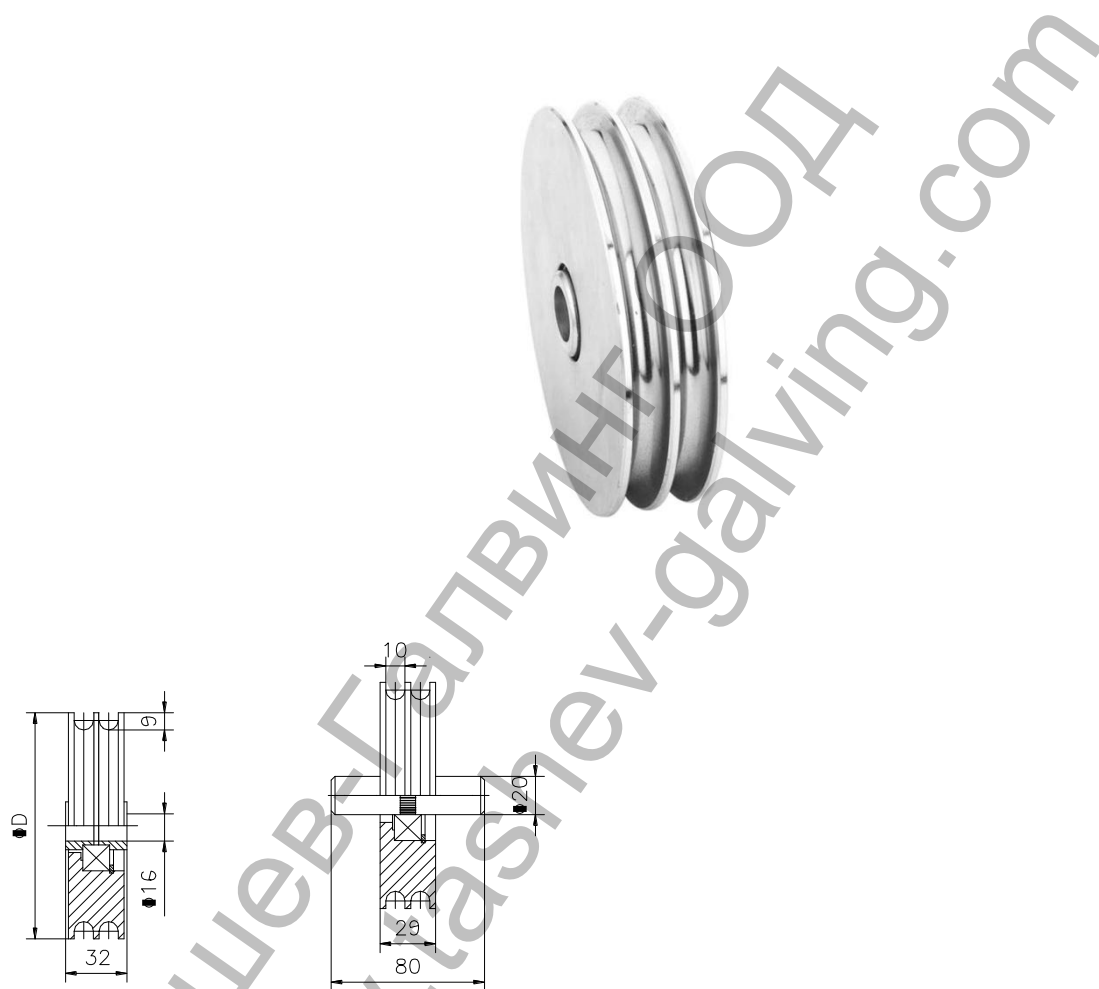

Ролка Estebro® за плъзгачи се врати с втулка ф 200x29 мм,
СТОМАНЕНА

Cod	Dimens.	ØD			Peso Max. Kg
142	100x29	98	8	9,50	655
113	120x29	118	4	7,60	655
114	150x29	147	4	12,50	655
118	180x29	177	4	19,05	655
115	200x29	197	4	24,10	655

Family: Wheels

Material: 11SMn30 steel

Finish: Zinc-plated

Maximum weight supported by the bearing*: See table

Description: Wheel with a 6204 2RS bearing which is installed on overhead doors to allow their opening and closing. It allows the connection of the two cables which support the counterweights placed in both sides of the door, generating a simultaneous elevation movement that avoids possible imbalances or blockages. It can be supplied with reducing sleeves to 16 mm, or with an axle of Ø 20 mm and 80 mm long.
***In perfect conditions of installation, usage and maintenance.**

Продукт: [Ролка Estebro® за плъзгаци се врати с втулка ф 200x29 мм, стоманена](#)

Категория: [Плъзгаци се врати](#)

Бранд: [Estebro®](#)

Категория бранд: [Ролка Estebro®](#)

Ташев-Галвинг ООД
www.tashev-galving.com